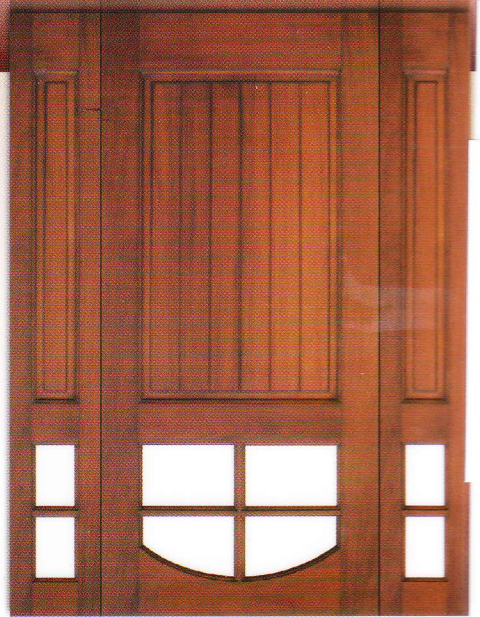

DOORS OF THE HIGHEST QUALITY

Retail - 1'0"-3'0"-1'0"-\$1,695

MODEL #186

\$1695.00

MODEL #186 E2

\$2495.00

MODEL #194

\$1695.00

MODEL #650

\$2495.00

In Stock

ALL DOORS HAVE CLEAR BEVELED INSULATED GLASS AND ARE MADE IN SOLID WOOD, NO LAMINATE. DOORS MADE IN TROPICAL WALNUT (YESQUERO)