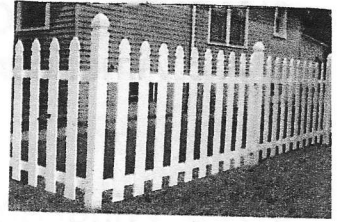

Classic Gothic Fence
3'x8'

Scalloped Gothic fence
3'x8'

American Gothic
3'x8'

Windham Privacy fence
6'x6'

Dogear privacy fence
6'x6'

Privacy fence
6'x6'

Plymouth fence
6'x6'

Arched Privacy
6'x6'

Shadowbox
fence 6'x6'

Straight Lattice Top
6'x6'

Arched Lattice Top
6'x6'

Vinyl Railing
Williamsburg 36"x6"7 3/4"

Privacy Gate

Gothic Gate

Three-Rail Post & Rail

Vinyl Railing
Traditional 36"x6"7 3/4"