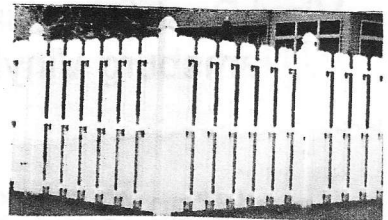

Classic Gothic Fence
3'x8'

Scalloped Gothic fence
3'x8'

American Gothic
3'x8'

Windham Privacy fence
6'x6'

Dogear privacy fence
6'x6'

Privacy fence
6'x6'

Plymouth fence
6'x6'

Arched Privacy
6'x6'

Shadowbox
fence 6'x6'

Straight Lattice Top
6'x6'

Arched Lattice Top
6'x6'

Vinyl Railing
Williamsburg 36"x6"7 3/4"

Privacy Gate

Gothic Gate

Three-Rail Post & Rail

Vinyl Railing
Traditional 36"x6"7 3/4"